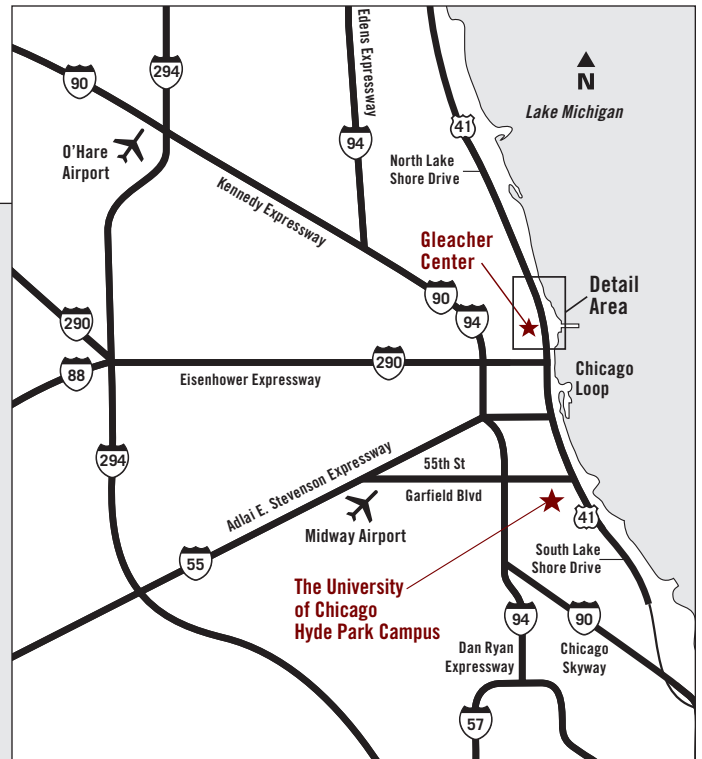

Gleacher Center and Surrounding Area

450 North Cityfront Plaza Drive — Chicago, IL 60611

DRIVING DIRECTIONS

From Interstate 90/94

To entrance: Heading either north or south on I-90/94, exit at Ohio Street. Follow Ohio east to Michigan Avenue. Turn right. At the second light, turn left on Illinois Street. At stop sign, turn right. Gleacher Center is on the right.

To area parking: Heading either north or south on I-90/94, exit at Ohio Street. Follow Ohio Street east across Michigan Avenue to St. Clair. Turn right. Follow St. Clair across Grand Avenue. See map on page 2 for access to parking.

From Lake Shore Drive

To entrance: Heading either north or south on Lake Shore Drive, exit at Grand Avenue. Follow Grand west to Columbus Drive/Fairbanks Court; turn left. At second light, turn right on East North Water Street. Gleacher Center is straight ahead.

To area parking: Heading either north or south on Lake Shore Drive, exit at Grand Avenue. Follow Grand west to St. Clair. See map on page 2 for access to parking.

Map Key

- | | | |
|--|--------------------------|------------------------|
| 1 University of Chicago
Gleacher Center | 4 Tribune Tower | 8 Navy Pier |
| 2 NBC Tower | 5 Wrigley Building | 9 Historic Water Tower |
| 3 401 North Michigan | 6 Sheraton Chicago Hotel | 10 Water Tower Place |
| | 7 North Pier River East | 11 Hancock Center |